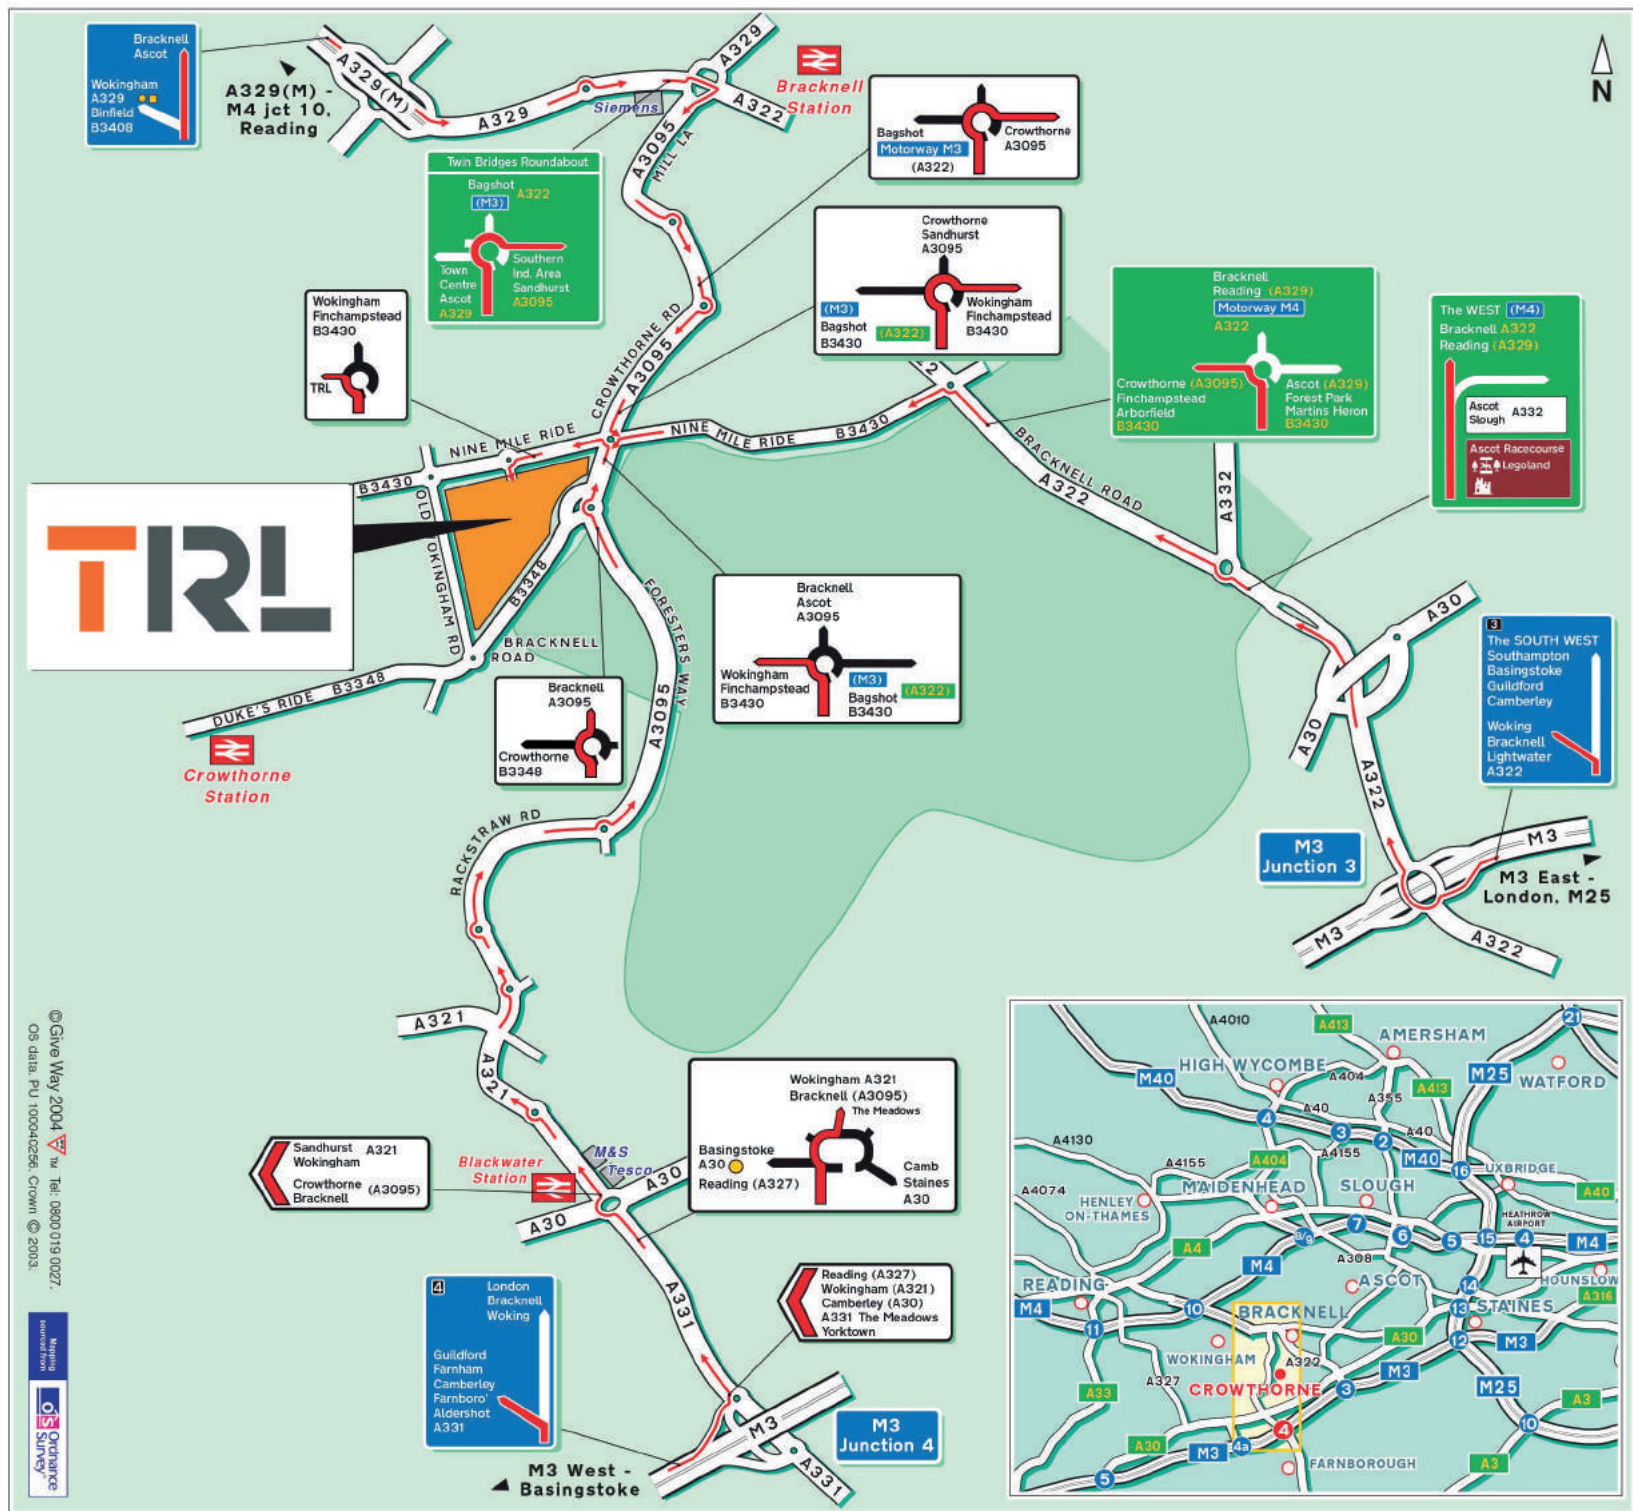

TRL

Crowthorne House, Nine Mile Ride,
Wokingham, Berkshire, RG40 3GA

Tel: +44 (0) 1344 773131

Email: enquiries@trl.co.uk
Web: www.trl.co.uk

Public Transport

By Rail to Bracknell Station from:

1. London Waterloo: Off-peak trains run every 30 minutes to Bracknell; journey time approximately 1 hour.
   - Reading: Trains run every 30 minutes to Bracknell; journey time 20 minutes.
   - Taxi, bus or bicycle from Bracknell Station (10 - 20 minutes).
2. Buses 194 & 3b run every 30 minutes from Bracknell to TRL (10 minutes).

By Rail to Wokingham Station from:

- Reading: Trains run every 15-20 mins to Wokingham; journey time 8-13 minutes.
- Taxi or bicycle from Wokingham Station (10 - 25 minutes).

By Rail to Crowthorne Station from:

- Guildford: Trains run hourly to Crowthorne; journey time 30 minutes.
- Reading: Trains run hourly to Crowthorne; journey time 15 minutes.
- Walk or bicycle from Crowthorne Station to TRL (10-40 minutes). No direct bus. Pre-book taxi only.

By bus from Heathrow Airport:

- Get the RailAir Coach to Reading, then a train to Bracknell.
- Taxi, bus or bicycle from Bracknell Station (10 - 20 minutes).
- Buses 194 & 3b run every 30 minutes from Bracknell to TRL (10 minutes).

(Please see parking instructions on reverse side)

© Give Way 2004
OS data. PU 10044256. Crown © 2003.
Tel: 0800 0119 0027.